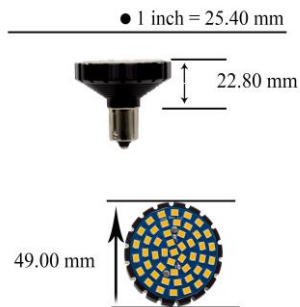

Bullet Style LED Light Bulbs for Harley Davidson						
NO.	Model No.	Basic	Photo	Description	Shipping Weight	Pack
1	PAHL01-7D	1157 48SMD Dual		Base: 1157 BAY15D Voltage: 9~32V (Anti 18V Voltage) Current: 500mA LED Chip: 2835 SMD LED LED Qty: 21*White + 27*Amber Power: White 7W / Amber 7.2W Polarity: Non-Polarity Canbus: Yes Stable Current: Yes	0.2KG/Pair	
2	PAHL02-7Y	1157 48SMD Amber		Base: 1157 BAY15D Voltage: 9~32V (Anti 18V Voltage) Current: 500mA LED Chip: 2835 SMD LED LED Qty: 21*White + 27*Amber Power: White 6W Polarity: Non-Polarity Canbus: Yes Stable Current: Yes	0.2KG/Pair	
3	PAHL03-7R	1157 48SMD Red		Base: 1157 BAY15D Voltage: 9~32V (Anti 18V Voltage) Current: 500mA LED Chip: 2835 SMD LED LED Qty: 48*Red Power: White 6W Polarity: Non-Polarity Canbus: Yes Stable Current: Yes	0.2KG/Pair	
4	PAHL04-6Y	1156 48SMD Amber		Base: 1156 BA15S Voltage: 9~32V (Anti 18V Voltage) Current: 500mA LED Chip: 2835 SMD LED LED Qty: 48*Amber Power: White 6W Polarity: Non-Polarity Canbus: Yes Stable Current: Yes	0.2KG/Pair	
5	PAHL05-6R	1156 48SMD Red		Base: 1156 BA15S Voltage: 9~32V (Anti 18V Voltage) Current: 500mA LED Chip: 2835 SMD LED LED Qty: 48*Red Power: White 6W Polarity: Non-Polarity Canbus: Yes Stable Current: Yes	0.2KG/Pair	

## Bullet Style