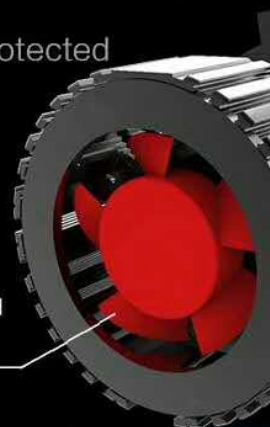

## OPENING HEAT SINK + IMPORTED SUPER SPEED FAN

Double way heat dissipation with double protected

G11F adopt opening heat dissipation fan with 10000r/min to cool the temperature of bulb and ensure the brightness to make it work stably and long life span.