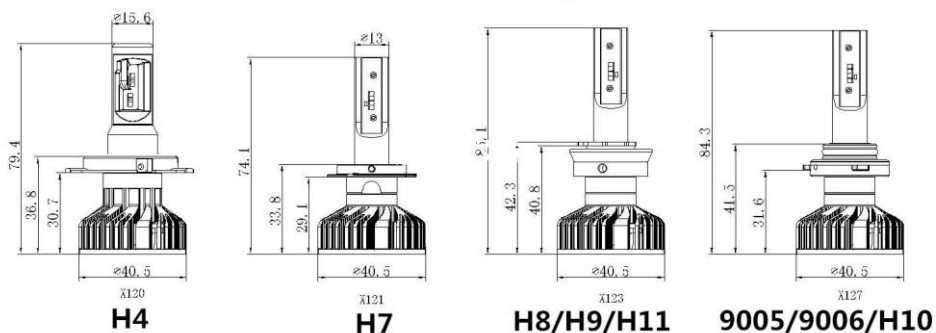

G11 LED Headlight