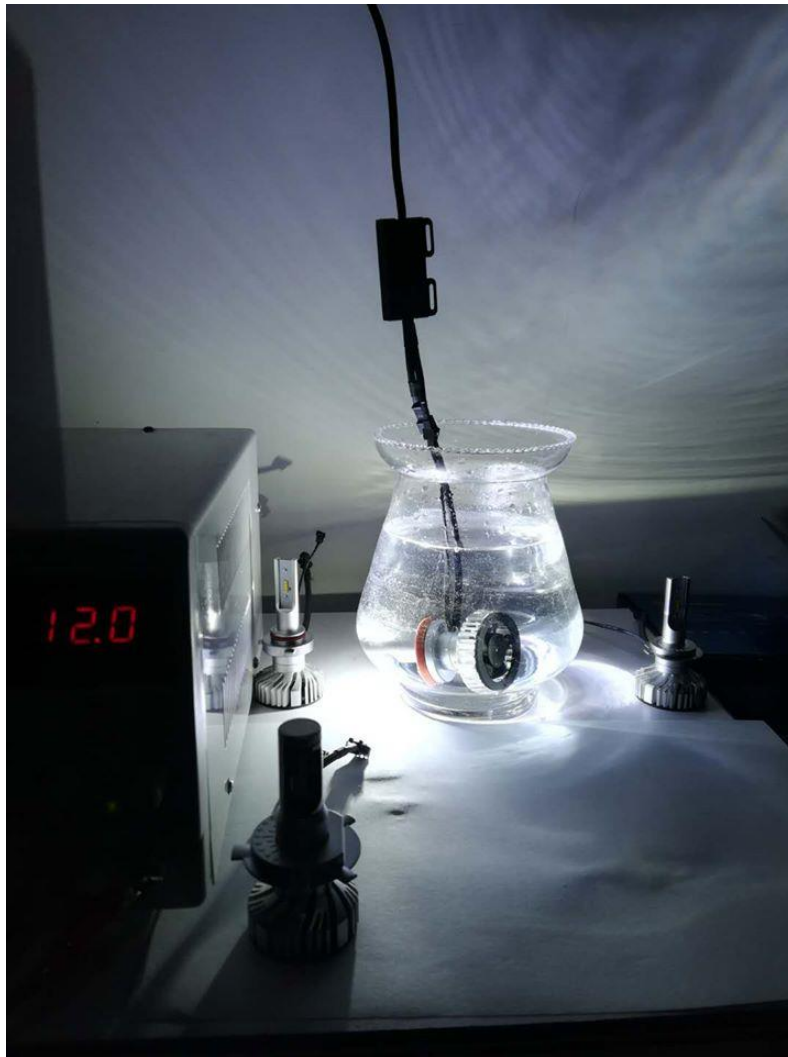

Per-Accurate Incorporation

1F,1, Ln. 477, Liancheng Rd., Zhonghe Dist. 23550 New Taipei, TAIWAN, R.O.C.

TEL.:+886 2 82217268 FAX.:+886 2 8221 7269

Email: info@per-accurate.com Site: www.per-accurate.com

**See how we test under water and
fire, we don't know anyone else**