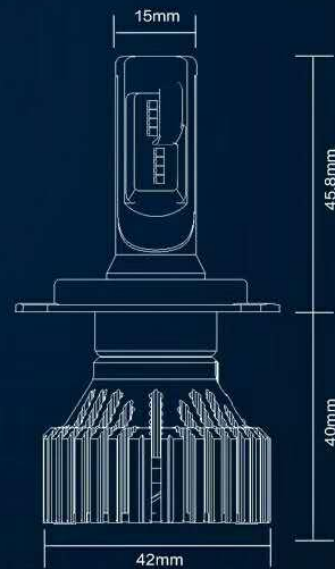

## PRODUCTS PARAMETER

Input Power	30W
Operating Voltage	DC9-32V
Lumens Flux	L/8000LM,H/8000LM
Light Source Model	ZES Chip
IP Rate	IP65
Color Temperature	6500K
Heat Dissipation theory	Aviation aluminum 6063
Operating Life	>30000hrs
Operating Temperature	-40° ~+80°